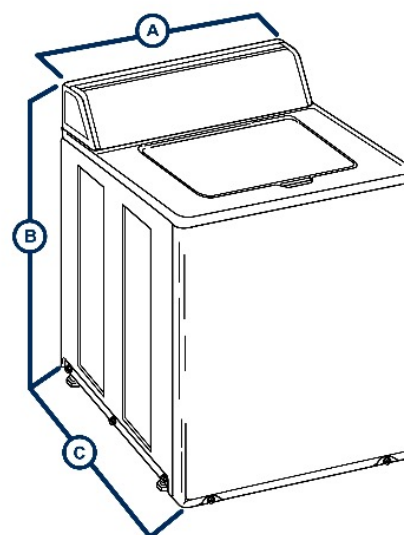

# FWN311SP301NW10 Homestyle Top Load Washer

### Homestyle Top Load Washer

Model	FWN311SP301NW10
<b>General details</b>	
Control	3 Cycles
Control location	Rear Control
Actuation	None
<b>Drum</b>	
Capacity kg	10.5
Volume l	91
Drum speed	
Washing extraction	--
Extraction RPM	710
<b>Power</b>	
Motor power kW	--
Voltage	220-240/50/1
<b>Cabinet</b>	
Cylinder Finish	Stainless
Color	White
Door type	Solid
<b>Connections</b>	
Electrical requirements	220-240/50/1
Water inlet	3/4"
Water Pressure kPa	1,4-8,3
<b>Transport data</b>	
Net weight kg	76
Shipping weight kg	89
Dimensions HxWxD mm	1115 x 652 x 712
Packed dimensions HxWxD mm	1131 x 762 x 966
Packed volume litres	831

## Dimensions

	mm
A	652
B	712
C	1115
D	333
E	610